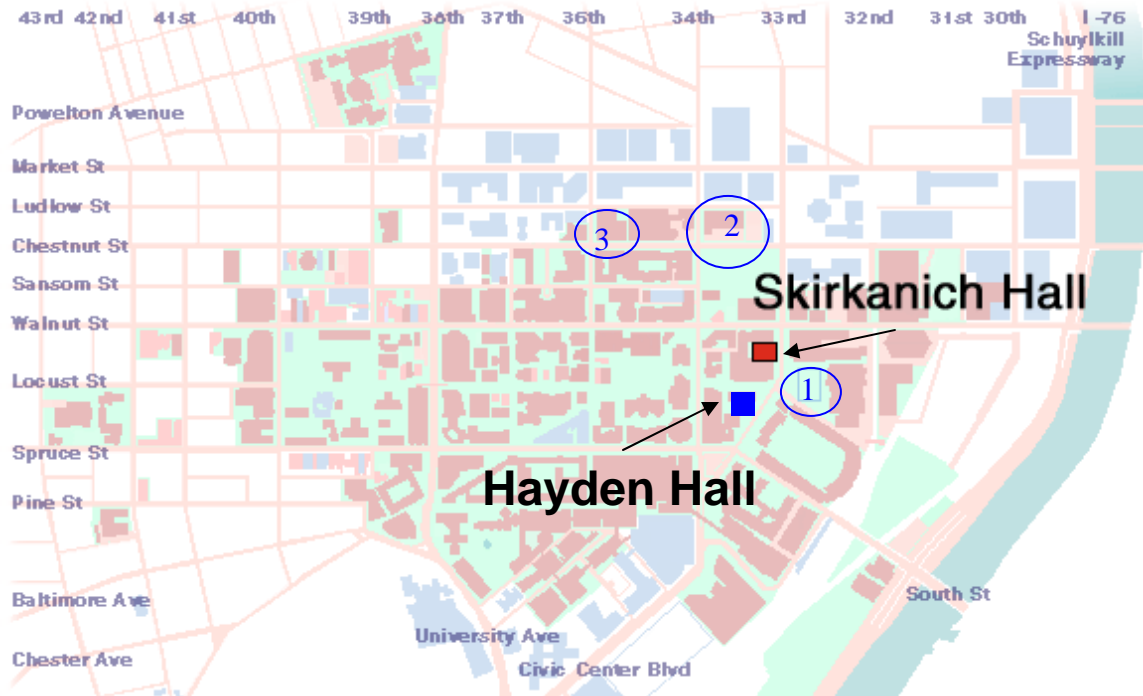

# SPINE PAIN RESEARCH LAB

Spine Pain Research Lab:

415 Skirkanich Hall  
210 S 33<sup>rd</sup> St  
215-746-0132  
(entrance on 33<sup>rd</sup> Street)

Dr. Winkelstein's Office:

112 Hayden Hall  
3320 Smith Walk  
215-573-4589  
(entrance on Smith Walk  
between 33<sup>rd</sup> and 34<sup>th</sup>  
Streets)

Garage Parking Available:

- (1) just north of Franklin Field on 33<sup>rd</sup> St
- (2) on the corner of 34<sup>th</sup> and Chestnut St
- (3) in Sheraton at corner of 36<sup>th</sup> & Chestnut St

Driving Directions:

From I-76, take exit 346A for South Street. Turn west on South Street (towards Franklin Field) and proceed straight through the stoplight at Convention Ave. Turn right onto 33<sup>rd</sup> Street. Hayden Hall and Skirkanich Hall are located on the left side of 33<sup>rd</sup> St.