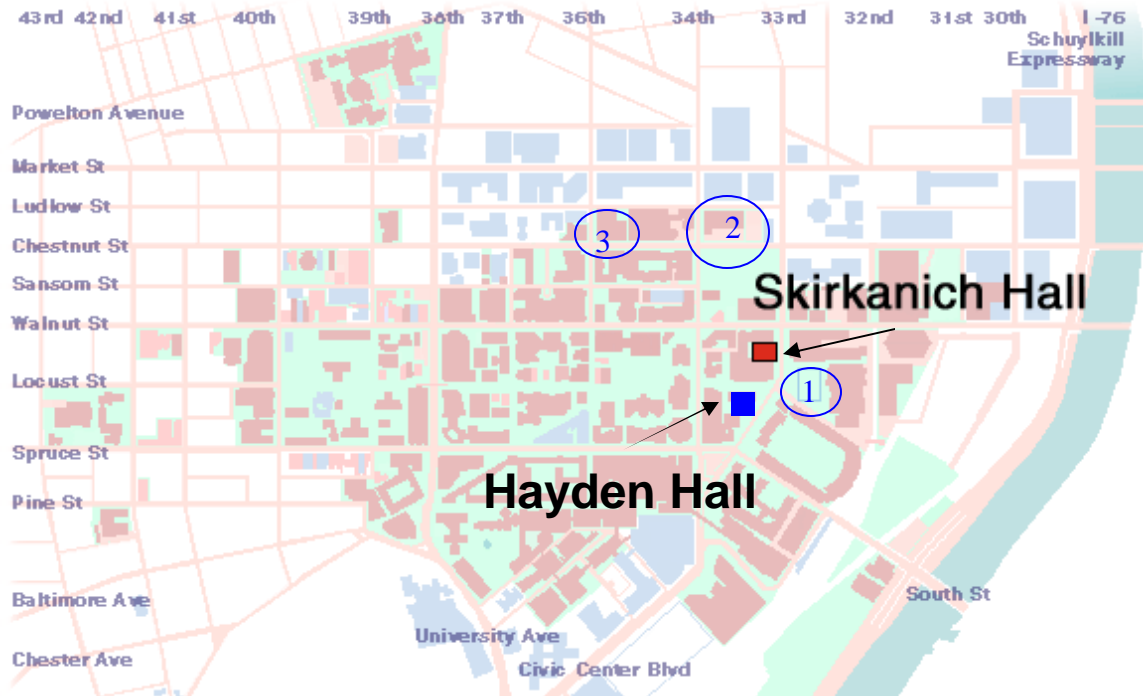

## Spine Pain Research Lab:

415 Skirkanich Hall  
210 S 33<sup>rd</sup> St  
215-746-0132  
(entrance on 33<sup>rd</sup> Street)

## Driving Directions:

From I-76, take exit 346A for South Street. Turn west on South Street (towards Franklin Field) and proceed straight through the stoplight at Convention Ave. Turn right onto 33<sup>rd</sup> Street. Hayden Hall and Skirkanich Hall are located on the left side of 33<sup>rd</sup> St.