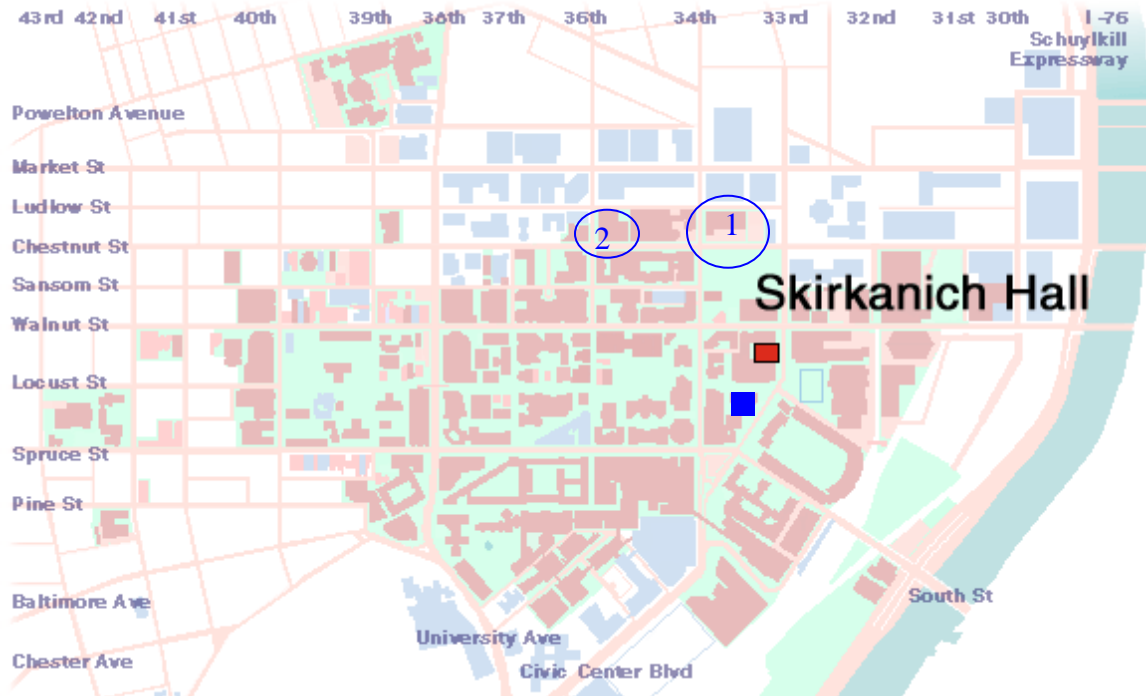

SPINE PAIN RESEARCH LAB

Spine Pain Research Lab:

415 Skirkanich Hall
210 S 33rd St
215-746-0132
(entrance on 33rd Street)

Dr. Winkelstein's Office:

117 Hayden Hall
3320 Smith Walk
215-573-4589
(entrance on Smith Walk
between 33rd and 34th
Streets)

Garage Parking Available:

- (1) on the corner of 34th and Chestnut St
- (2) in Sheraton at corner of 36th & Chestnut St

Driving Directions:

From I-76, take exit 346A for South Street. Turn west on South Street and proceed straight through the stop light at Convention Ave. Turn right onto 33rd Street. Hayden Hall and Skirkanich Hall are located on the left side of 33rd St.